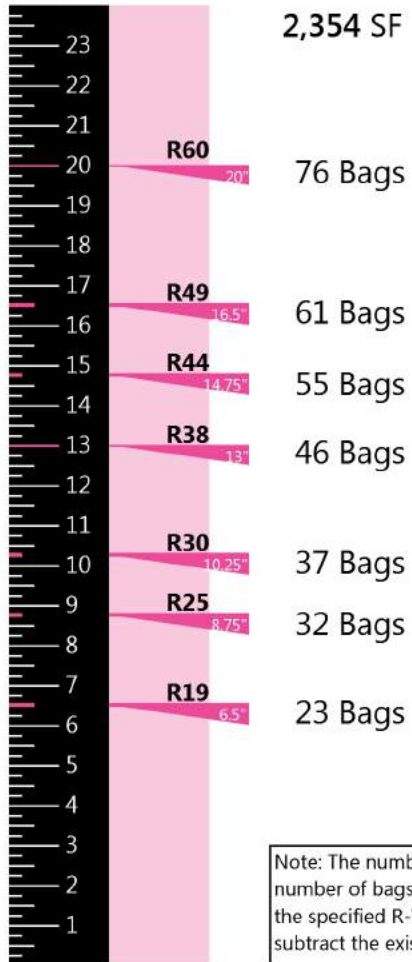

5612 Potato Patch Drive Vail, CO 81657

**Total Area**  
2,354 SF

Note: The numbers above reflect the number of bags needed to achieve the specified R-Value. Always subtract the existing attic R-Value

North

East

South

West

THIS REPORT IS FOR ESTIMATION PURPOSES ONLY AND DOES NOT INCLUDE WASTE, VERIFY ALL DIMENSIONS AND TOTALS BEFORE PURCHASING MATERIALS.  
THIS REPORT IS THE PROPERTY OF SCOPE TECHNOLOGIES, INC. AND MAY NOT BE REPRODUCED WITHOUT WRITTEN CONSENT

## Drawing Key