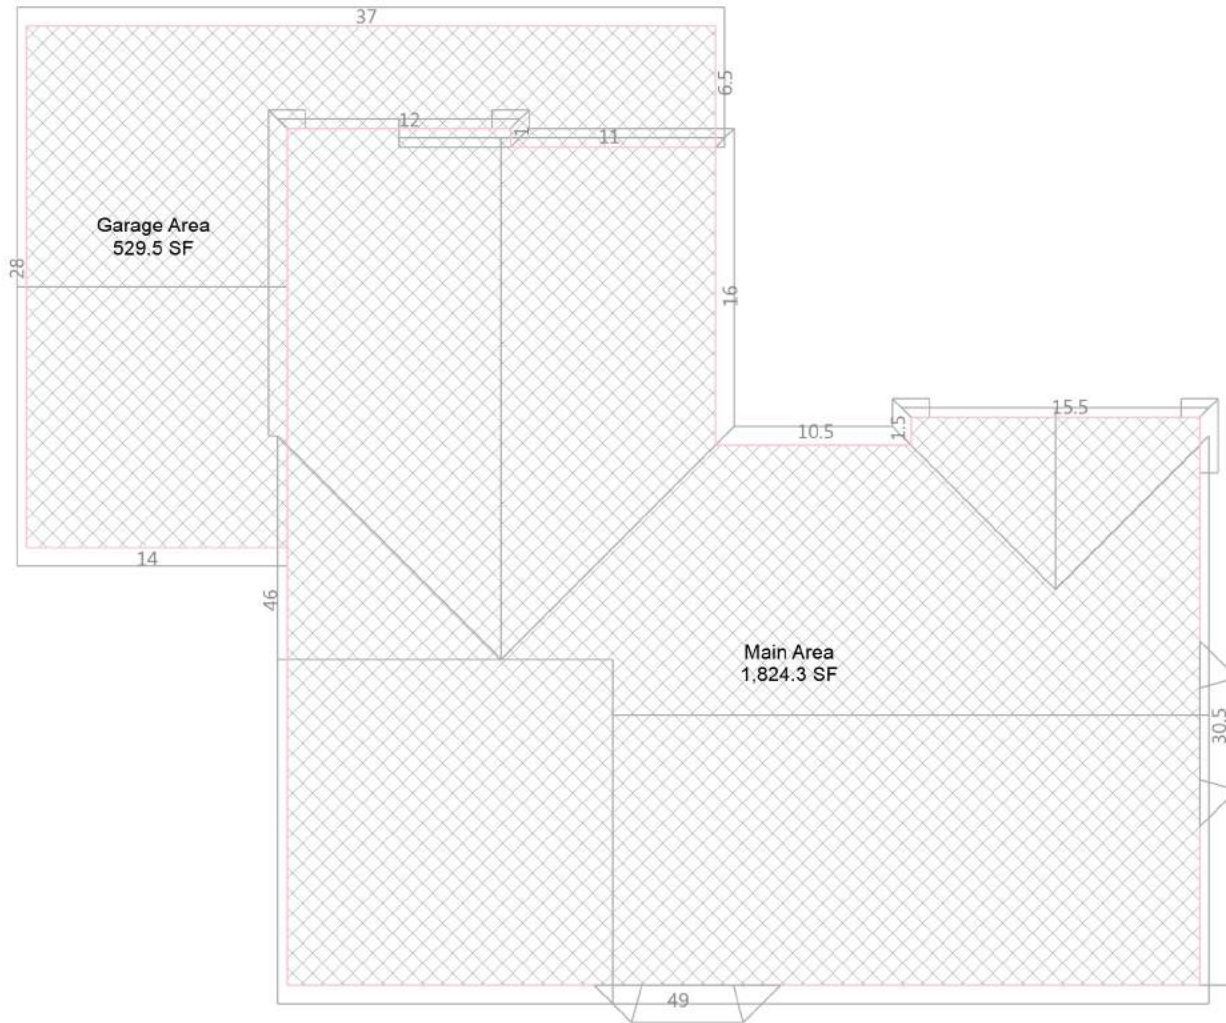

5612 Potato Patch Drive Vail, CO 81657

**Total Area**  
2,354 SF

Note: The numbers above reflect the number of bags needed to achieve the specified R-Value. Always subtract the existing attic R-Value

North

East

South

West

THIS REPORT IS FOR ESTIMATION PURPOSES ONLY AND DOES NOT INCLUDE WASTE, VERIFY ALL DIMENSIONS AND TOTALS BEFORE PURCHASING MATERIALS.  
THIS REPORT IS THE PROPERTY OF SCOPE TECHNOLOGIES, INC. AND MAY NOT BE REPRODUCED WITHOUT WRITTEN CONSENT

# Attic Area Analysis - Structure 1

5612 Potato Patch Drive Vail, CO 81657

Note: The numbers above reflect the number of bags needed to achieve the specified R-Value. Always subtract the existing attic R-Value from the numbers shown above before ordering material.

## Drawing Key